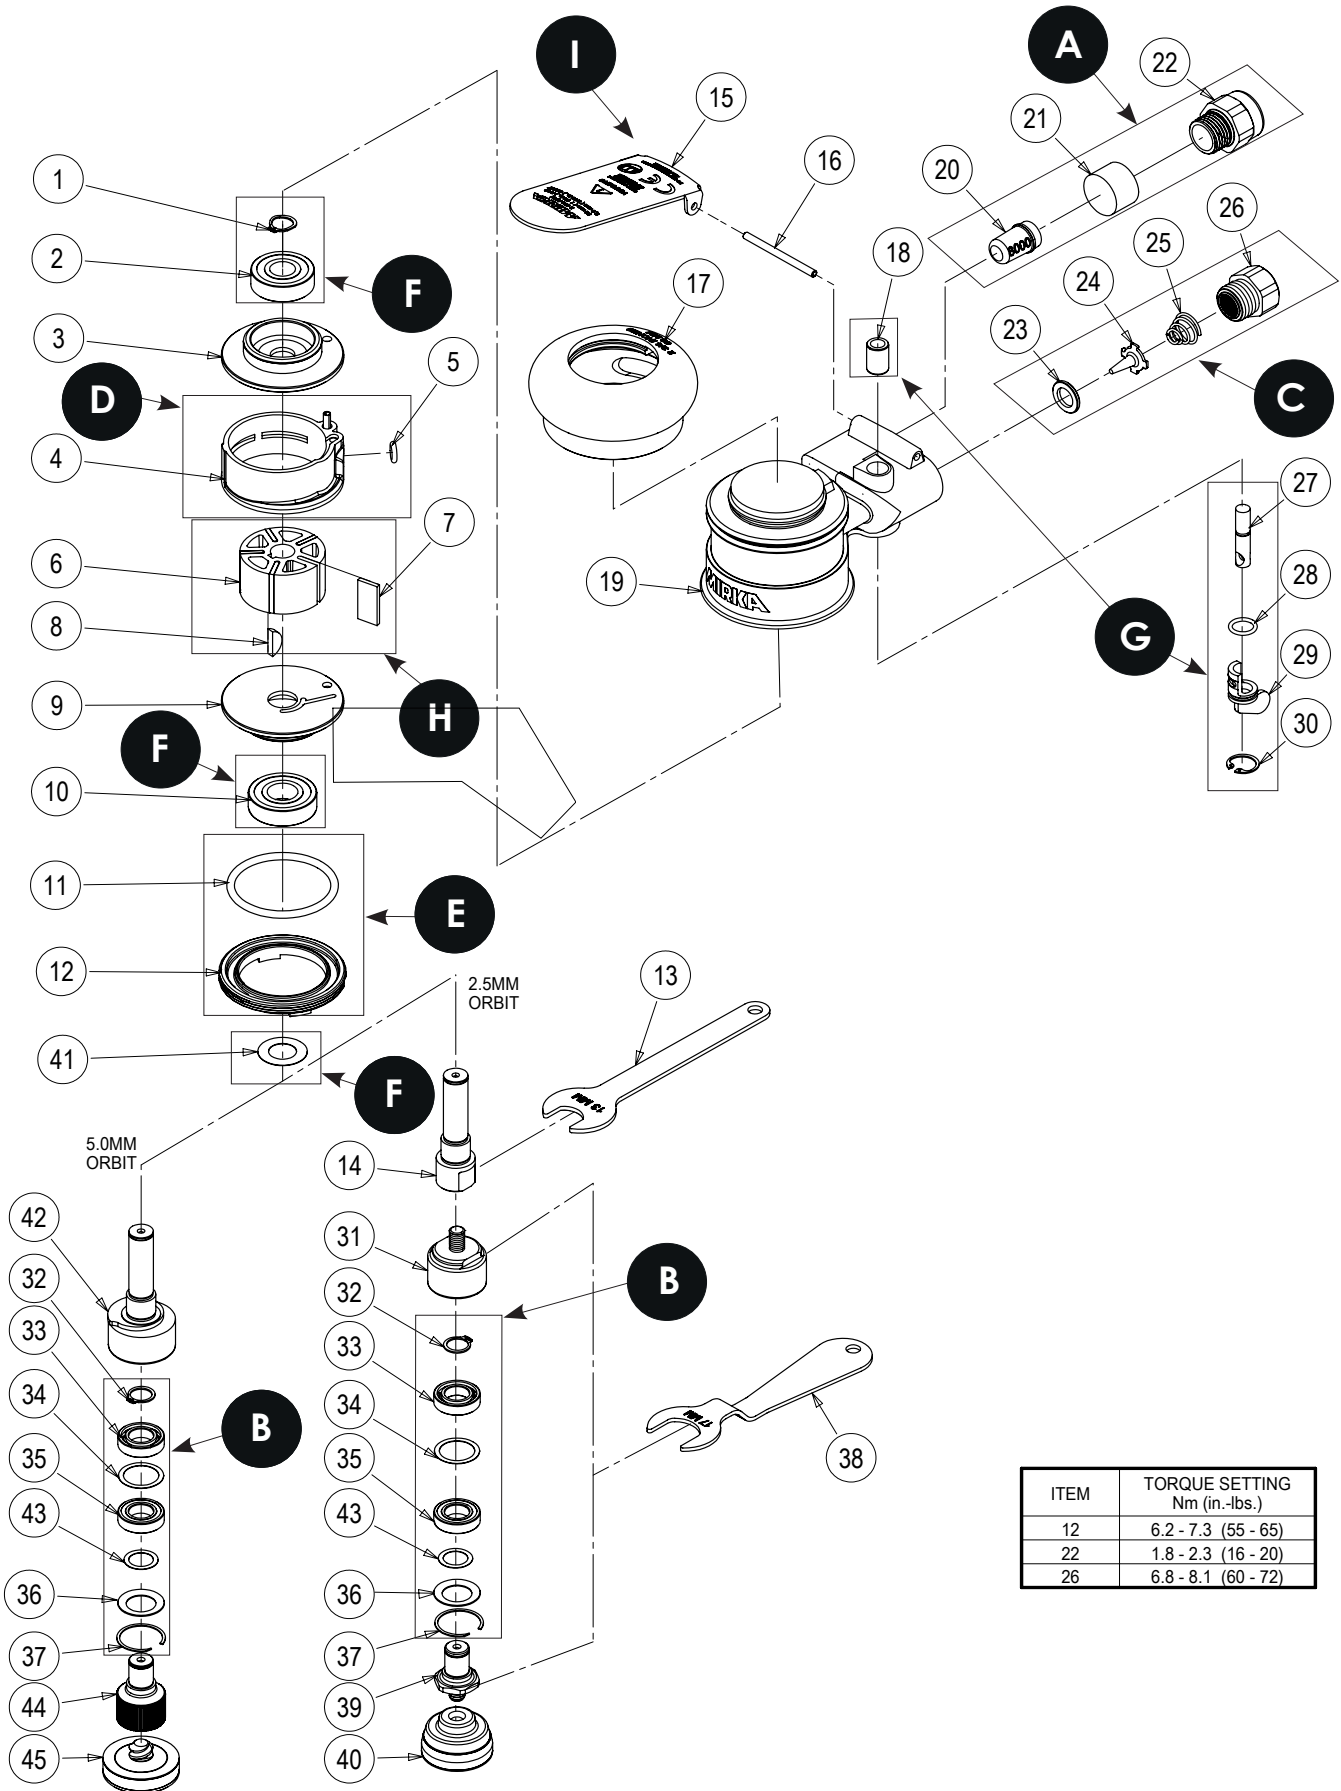

Exploded view of ROS 150NV, 32 mm & 125NV, 32/34 mm

Updated 04.12.2019

ITEM	TORQUE SETTING Nm (in.-lbs.)
12	6.2 - 7.3 (55 - 65)
22	1.8 - 2.3 (16 - 20)
26	6.8 - 8.1 (60 - 72)

ROS 150NV, 32 mm & 125NV, 32/34mm Spare Part kits

Mirka Code	Item Description	Kit	Part No	QTY
8993017111	Muffler kit 8 000 rpm		MPA0803	
	20 Internal Muffler	A	MPA1979	1
	21 Muffler Insert		MPA0068	1
	22 Muffler Housing		MPA0166	1
8993019511	Spindle Bearing kit		MPA0804	
32 Retaining Ring	B	MPA0107	1	
33 Bearing - No Seals/Shields		MPA0149	1	
34 Spacer		MPA0199	1	
35 Bearing - No Seals/Shields		MPA0150	1	
36 Belleville Washer		MPA0109	1	
37 Retaining Ring		MPA0119	1	
43 Shim for ROS 32 mm		MPA0108	1	
8993018811	Air Inlet kit		MPA0798	
	23 Valve Seat	C	MPA0009	1
	24 Valve		MPA0007	1
	25 Valve Spring		MPA0014	1
	26 Inlet Bushing Assembly 1/4-18 npt		MPA0013	1
8993009211	Cylinder and O-Ring kit			MPA0994
4 Cylinder Assembly	D	MPA0005	1	
5 O-Ring 5x2.0mm		MPA0042	1	
8993007911	Lock Ring & O-Ring kit		MPA0993	
	11 O-Ring 39.4mm x 3.1mm	E	MPA0045	1
	12 Lock Ring		MPA0001	1
8993019811	Endplate Bearing kit			MPA0799
1 External Retaining Ring	F	MPA0040	1	
2 Bearing 10x26x8mm - 2 Shields		MPA0021	1	
10 Bearing 12x28x8mm - 2 Shields		MPA0019	1	
41 Front Bearing Dust Shield		MPA2541	1	
8993019011	Speed Valve kit		MPA0800	
	18 Valve Sleeve	G	MPA0015	1
	27 Valve Stem Assembly		MPA0008	1
	28 O-Ring 9x1.5mm		MPA0043	1
	29 Speed Control		MPB0014	1
	30 Internal Retaining Ring		MPA0039	1
8993017711	Rotor, Vanes and Key kit			MPA0801
6 Rotor	H	MPB0005	1	
7 Vane		MPA0010	5	
8 Woodruff Key 3x13mm		MPA0041	1	
8992410911		Lever kit Orbit 2,5 mm		MPA1731
15 Lever for 8000 rpm Orbit 2,5 mm	I	MPA0702	1	
16 Lever Spring Pin		MPA0031	1	
8992411011	Lever kit Orbit 5,0 mm		MPA3107	
15 Lever for 8000 rpm 5,0 mm	I	MPA2599	1	
16 Lever Spring Pin		MPA0031	1	